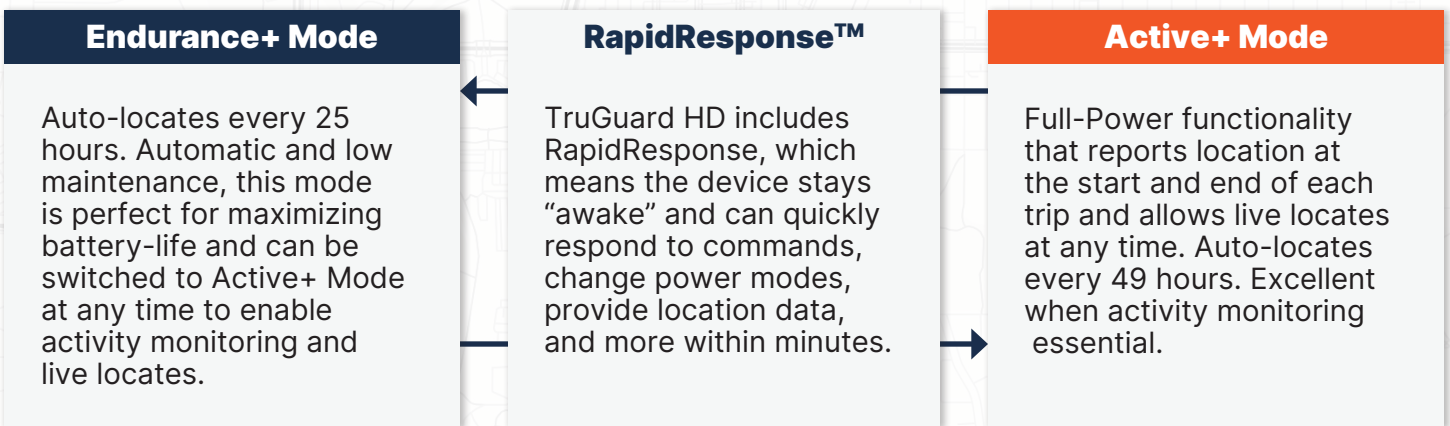

Device Features

- **Reliable Location Tracking**
- **Beyond GPS+™**
- **RapidResponse™**
- **Up to 10+ Years Battery Life**
- **One-Step Activation**
- **No Installation Required**
- **4G/5G Compatible Network**
- **Geofences**
- **Field Replaceable Battery**

Flexible Power Modes

Switch between two different Power Modes for ultimate flexibility in balancing the features you want with the battery life you need.